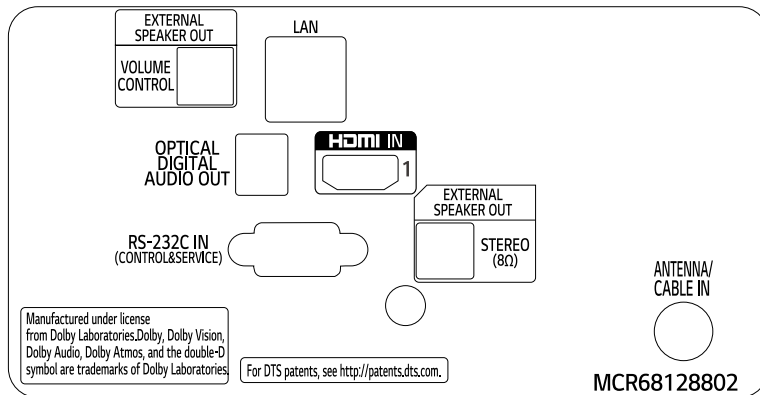

65" | 55" | 49" | 43"