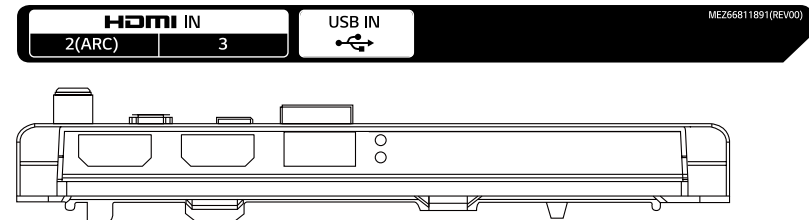

65" | 55" | 49" | 43"