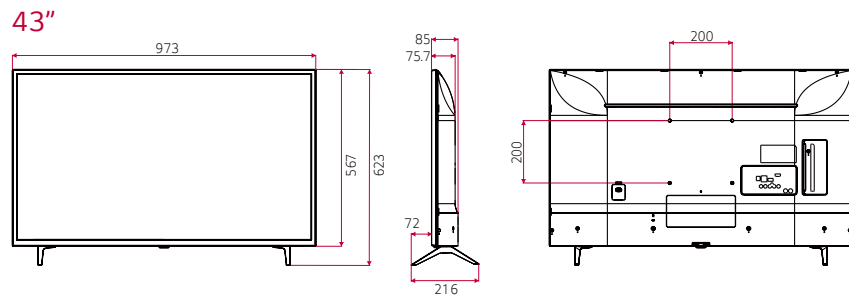

DIMENSION (unit: mm)

Commercial TV | UT640S Series

* Dimensions & Jack Panels (Read/Side) may differ from the above image, so please contact LG sales team to verify before ordering.
 * UT640S series basically have a two-pole stand, but it is able to detach the stand from the body, per service environment (can be used as a wall-mount unit).