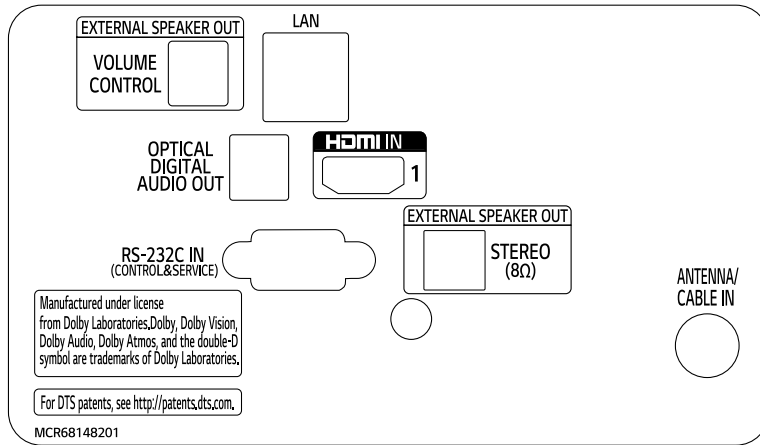

75"

65" | 55" | 49" | 43"

* Dimensions & Jack Panels (Read/Side) may differ from the above image, so please contact LG sales team to verify before ordering.