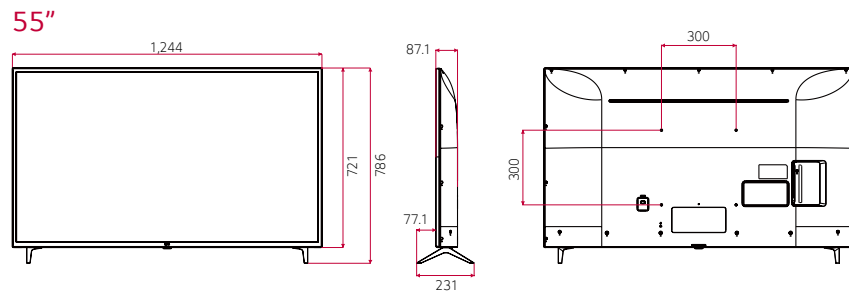

DIMENSION (unit: mm)

Commercial TV | UT640S Series

* Dimensions & Jack Panels (Read/Side) may differ from the above image, so please contact LG sales team to verify before ordering.
 * UT640S series basically have a two-pole stand, but it is able to detach the stand from the body, per service environment (can be used as a wall-mount unit).