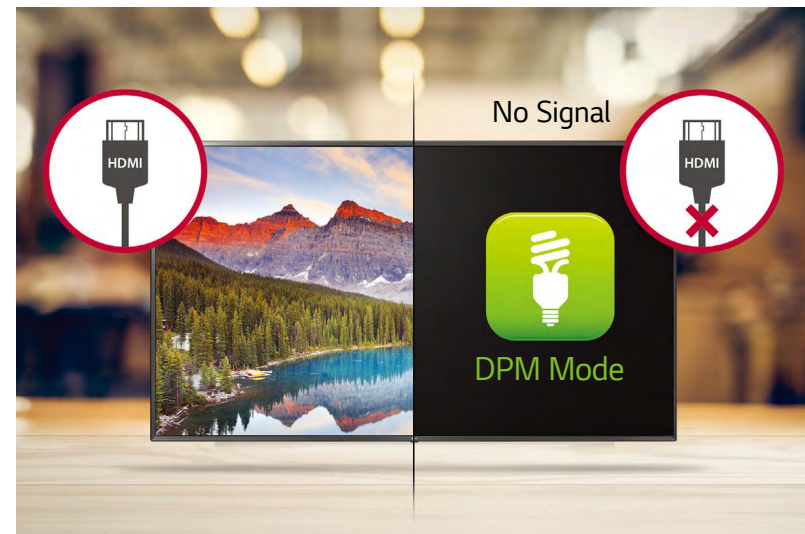

WOL(Wake-on-LAN)

WOL (Wake-on-LAN) enables users to turn on displays by sending the relevant packet through a network.

Perfect Picture Quality and Color

Enjoy Full HD content in 4K ULTRA HD quality, optimized by the 4K Upscaler. The 4K upscaler automatically upgrades Full HD content to ULTRA HD through several upscaling processes so that images look crisp and clear in any viewing situation. This LG TV can also express intense highlights, vivid colors, and deep black hues on the screen through HDR10.

Compatibility with AV Control Systems

The UT640S series has been certified Crestron Connected®, proving that it has a higher level of compatibility with professional AV controls. This results in seamless integration and automated control*, boosting business management efficiency.

* It is a network based control system.
Available AV control systems may differ by regions.

DPM (Display Power Management)

Display Power Management (DPM) can be configured to be On only when there is a TV signal present to manage power more efficiently.