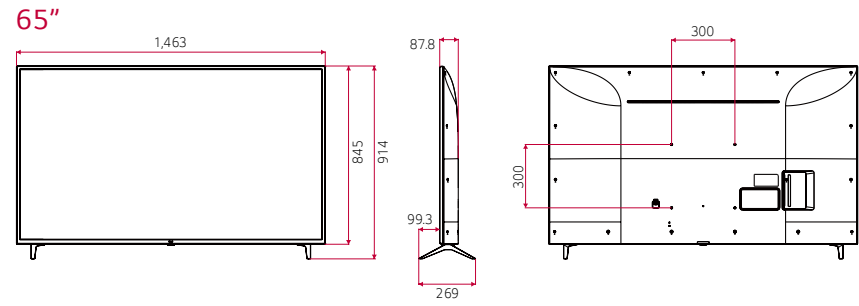

DIMENSION (unit: mm)

Commercial TV | UT640S Series

* Dimensions & Jack Panels (Read/Side) may differ from the above image, so please contact LG sales team to verify before ordering.
 * UT640S series basically have a two-pole stand, but it is able to detach the stand from the body, per service environment (can be used as a wall-mount unit).