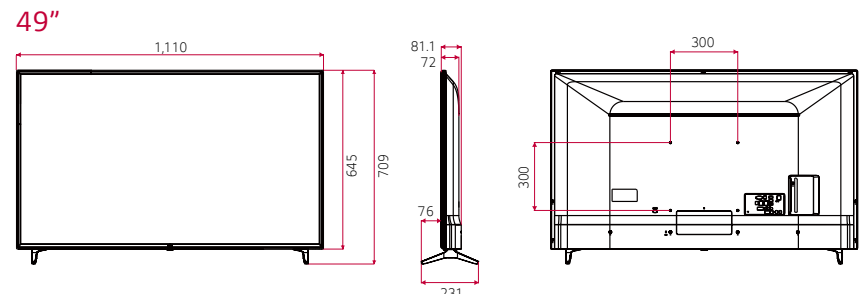

DIMENSION (unit: mm)

Commercial TV | UT640S Series

* Dimensions & Jack Panels (Read/Side) may differ from the above image, so please contact LG sales team to verify before ordering.
 * UT640S series basically have a two-pole stand, but it is able to detach the stand from the body, per service environment (can be used as a wall-mount unit).