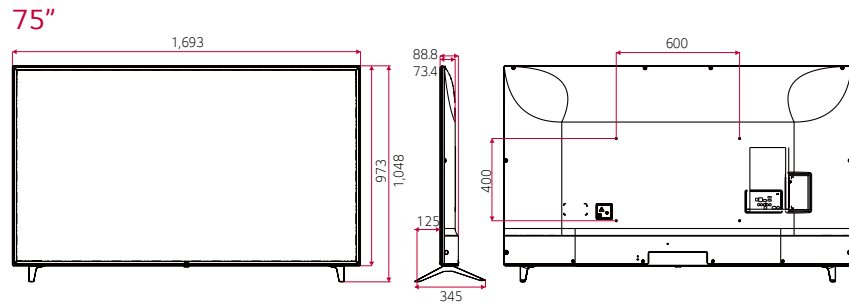

DIMENSION (unit: mm)

Commercial TV | UT640S Series

* Dimensions & Jack Panels (Read/Side) may differ from the above image, so please contact LG sales team to verify before ordering.
 * UT640S series basically have a two-pole stand, but it is able to detach the stand from the body, per service environment (can be used as a wall-mount unit).