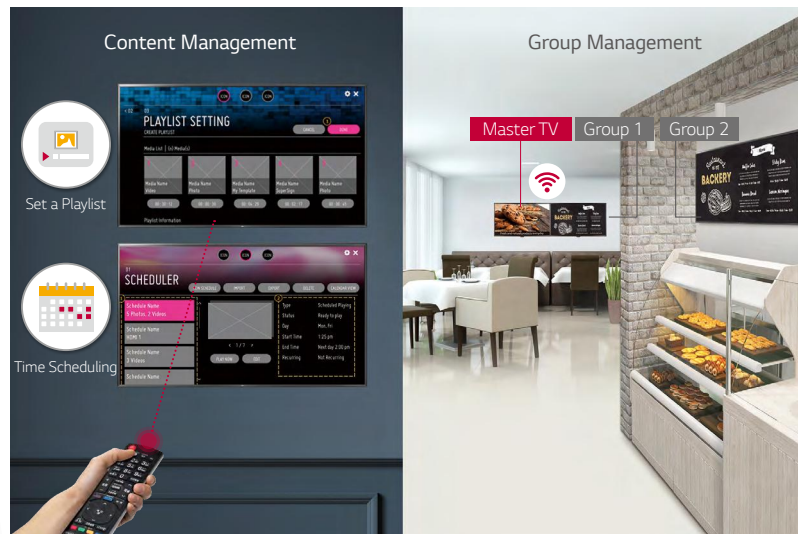

Simple Content Management

Higher Visibility

Better Usability

* All images in this datasheet are for illustrative purposes only.

SuperSign CMS

SuperSign CMS is Integrated management program supporting creation and management of digital media and content deployment, optimized for LG webOS signage. With its simple and intuitive menus and layout options, it enhances efficiency for content creation and editing, scheduling and distribution, so that it improves user experience. In addition, it supports multiple displays and accounts, is able to be linked to external databases, and allows server access from mobile devices.

Multiple Admins

Available Displays

SuperSign Control

SuperSign Control is the basic control software, and it can manage up to 100 displays through a single account and server. Power, volume, and scheduling can be remotely adjusted, and firmware updates supported.

Displays

Digital Signage

Embedded Content & Group Management

The embedded Content and Group Management System allows you to edit and play content, schedule playlists and groups, and control Signage via remote control, mouse and mobile phone without the use of separate PC or software. This makes content management much easier and more user-friendly.

* This images are provided for illustrative purposes, and the actual GUI may differ.
* All displays must be connected to the same network.

USB Cloning

USB Cloning increases efficiency in managing multiple displays for optimal operation since users don't have to set up each display one by one. Once users copy data to a USB device in one display, it can be easily distributed to the other displays through a USB plug-in.