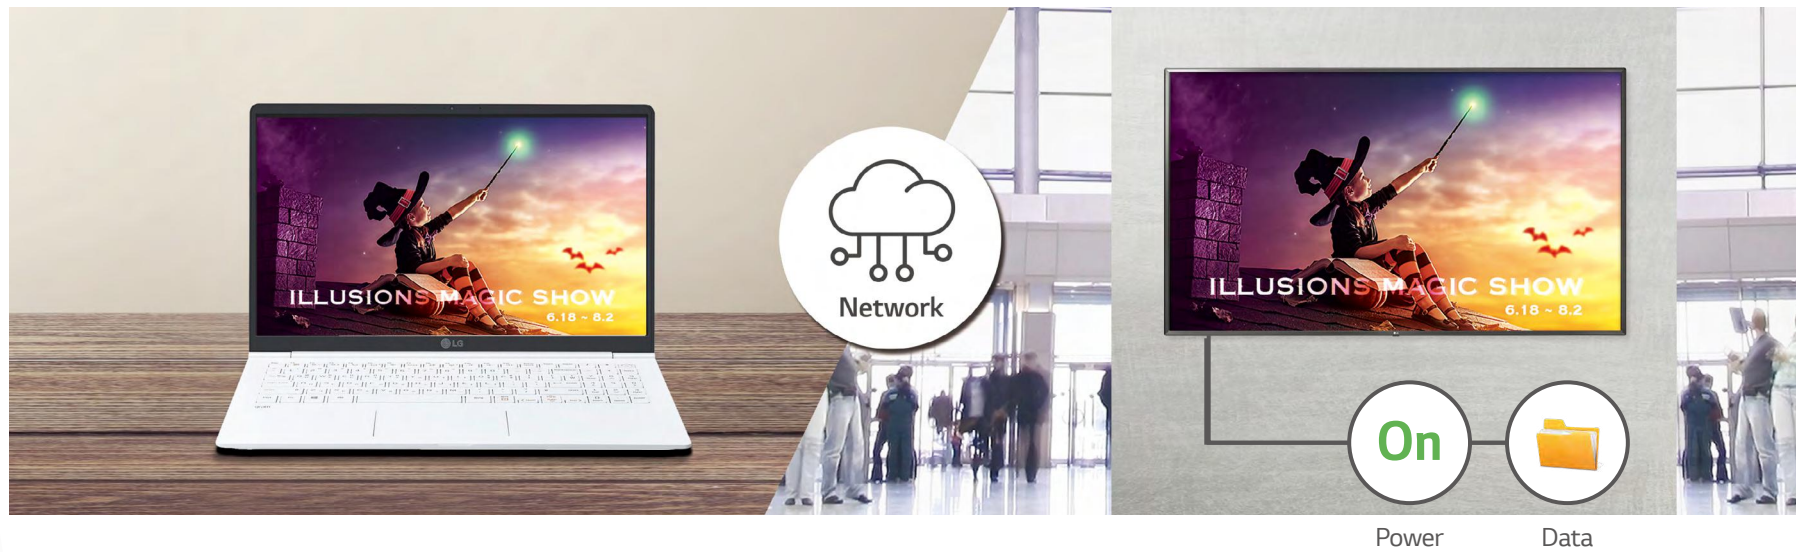

Displays

Digital Signage

Embedded Content & Group Management

The embedded Content and Group Management System allows you to edit and play content, schedule playlists and groups, and control Signage via remote control, mouse and mobile phone without the use of separate PC or software. This makes content management much easier and more user-friendly.

WOL(Wake-on-LAN)

WOL (Wake-on-LAN) enables users to turn on displays by sending the relevant packet through a network.

Perfect Picture Quality and Color

Enjoy Full HD content in 4K ULTRA HD quality, optimized by the 4K Upscaler. The 4K upscaler automatically upgrades Full HD content to ULTRA HD through several upscaling processes so that images look crisp and clear in any viewing situation. This LG TV can also express intense highlights, vivid colors, and deep black hues on the screen through HDR10.