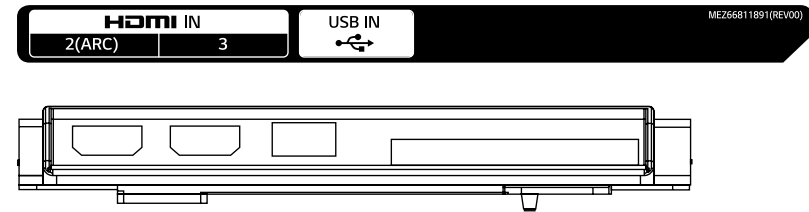

75"

65" | 55" | 49" | 43"

* Dimensions & Jack Panels (Read/Side) may differ from the above image, so please contact LG sales team to verify before ordering.