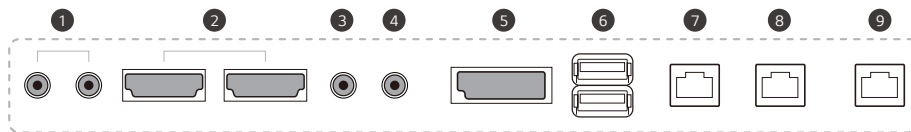

*The image is for illustrative purposes only

55XE4F

49XE4F

CONNECTIVITY

- ① SPEAKER OUT ④ RS232C OUT ⑦ LAN IN
- ② HDMI IN ⑤ DP IN ⑧ LAN OUT
- ③ RS232C IN ⑥ USB IN ⑨ HDBaseT IN

* Dimension & Jack Panels (Read/Side) may differ from the above image, so please contact LG sales team to verify before ordering.