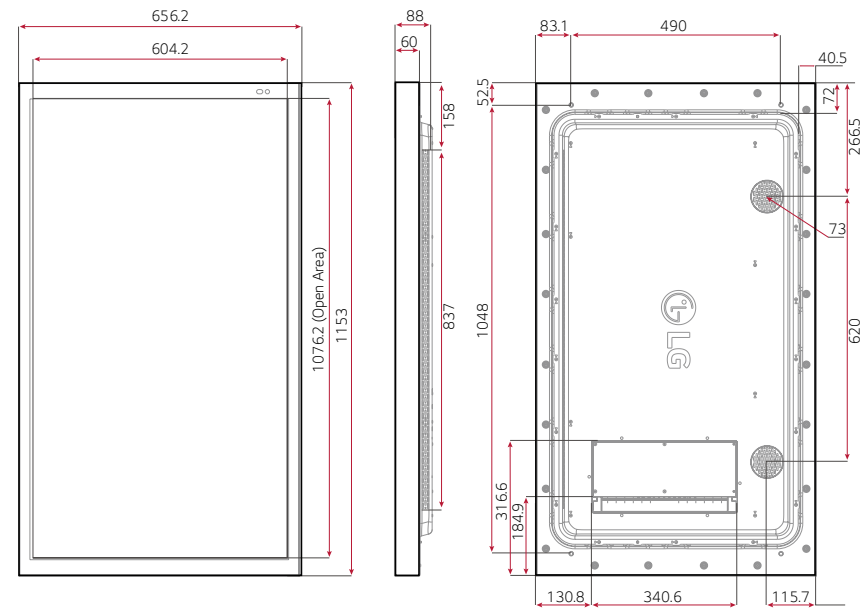

*The image is for illustrative purposes only

55XE4F

49XE4F

CONNECTIVITY

- ① SPEAKER OUT ④ RS232C OUT ⑦ LAN IN
- ② HDMI IN ⑤ DP IN ⑧ LAN OUT
- ③ RS232C IN ⑥ USB IN ⑨ HDBaseT IN

* Dimension & Jack Panels (Read/Side) may differ from the above image, so please contact LG sales team to verify before ordering.