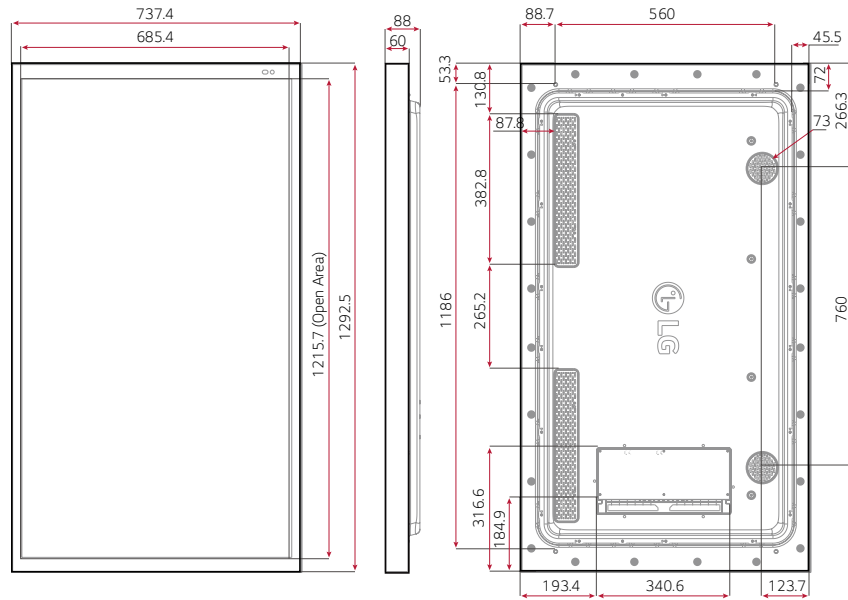

*The image is for illustrative purposes only

55XE4F

49XE4F

CONNECTIVITY

- ① SPEAKER OUT ④ RS232C OUT ⑦ LAN IN
- ② HDMI IN ⑤ DP IN ⑧ LAN OUT
- ③ RS232C IN ⑥ USB IN ⑨ HDBaseT IN

* Dimension & Jack Panels (Read/Side) may differ from the above image, so please contact LG sales team to verify before ordering.