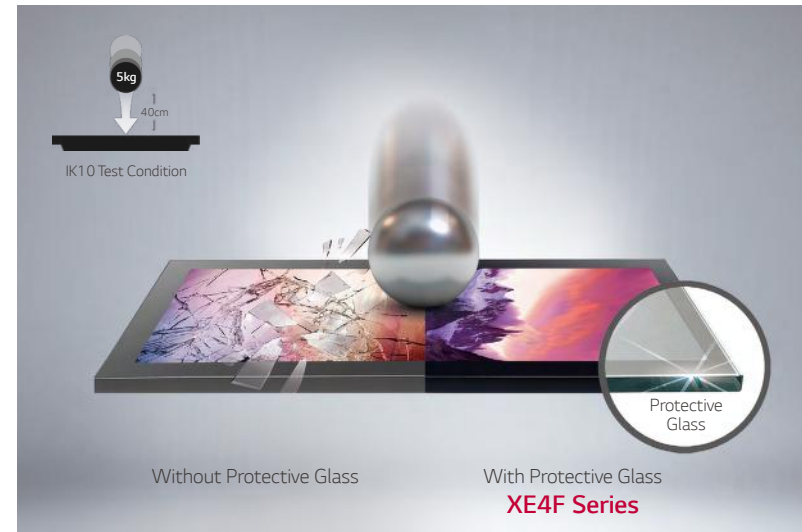

Protective Glass (IK10 Certified)

The tempered and laminated front glass ensures optimum protection from outdoor extremities, resulting in minimal or no damage from external impacts.